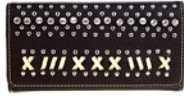

FMMW455-W008F

NEW

MONTANA WEST WALLET AMERICAN
COWGIRL STYLE WALLET

"x "x "H