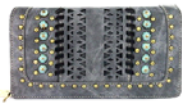

CONCEALED COLLECTION HOBLO BAG-COFFEE

"x "x "H

FMMW324G916Y

CONCEALED COLLECTION HOBLO BAG-GREY

"x "x "H

FMMW324W010CF

LASER-CUT SECRETARY STYLE WALLET - COFFEE

"x "x "H