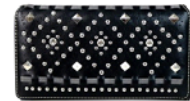

CONCHO COLLECTION WALLET/ WRISTLET

"x" "x" "H"

FMMW53-W002BK

9900000055806

WESTERN CONCHO WALLET - BLACK

7.5 "x" 1 "x" 4 "H"

FMMW544W010BK

NEW